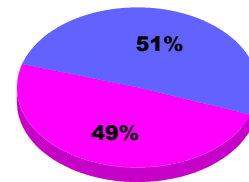

YTD Status Quo Clubs 2012-2013

Status Quo Clubs Compared to Status Quo Members

Legend: Status Quo Clubs (Cyan), Total Status Quo Members (Green)

MEMBERSHIP

Membership Results
2012-2013

Membership
2011-2012

Month	Net Memb Goal	Actual New Memb	Actual Dropped Memb	Gain/Loss of Memb	Gain/Loss of Memb
Jul/Aug/Sep		6	-7	-1	-8
Totals		6	-7	-1	-8

Membership Results 2012-2013

Goal, New, Dropped, Gain/Loss

Legend: Goal (Cyan), Actual (Green), Dropped (Yellow), Gain Loss (Magenta)

Comparison of Membership Gain/Loss

Current Year Compared to the Previous Year

Legend: Current Year (Cyan), Previous Year (Green)

Gender Comparison 2012-2013

Jul/Aug/Sep

Legend: Male (Blue), Female (Magenta)